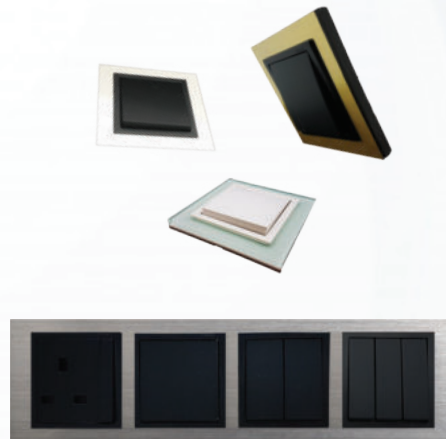

Crystal Black Glass  
c/w  
White Rocker

Stone Glass  
c/w  
Champagne Rocker

Stone Glass  
c/w  
White Rocker

## Multi-Gang Frame

Available Gang of Frame (up to 5)

The multi-gang frame keeps the wall neat and instill a touch of luxury and elegant personality to your home.

## Laser Printing available

Make it personal.

Our laser marking service allows you to customise your switch with personalized contents. An useful convenient for the entire family, friends or colleagues.